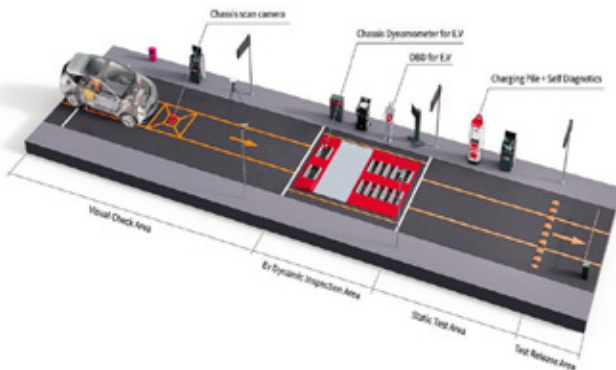

ELECTRIC VEHICLE DIAGNOSTIC MACHINE

- ✓ AUTOMATIC BATTERY, CHASSIS, AND LICENSE PLATE RECOGNITION
- ✓ VEHICLE ELECTRONIC SYSTEM DIAGNOSTIC TESTING
- ✓ ELECTRIC SAFETY INSPECTION AND INTEROPERABILITY TEST
- ✓ EVALUATION OF EV DRIVING POWER AND STABLE DRIVING ABILITY
- ✓ BMS TEST